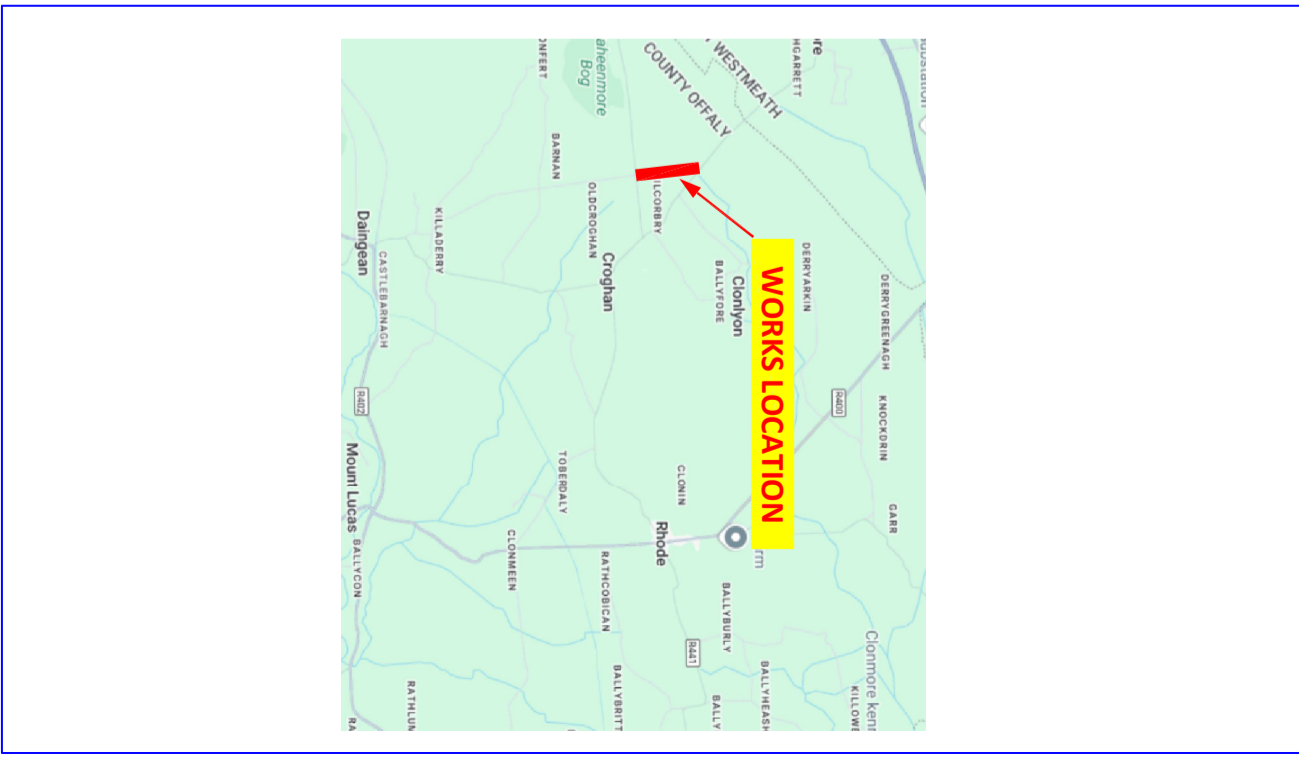

OFFALY COUNTY COUNCIL
EDENDERRY MUNICIPAL DISTRICT - TRAFFIC MANAGEMENT PLAN
DIVERSION ROUTE - CLONEARL

LEGEND

- ROAD CLOSURE/WORKS AREA
- DIVERSION ROUTE

ADDITIONAL SIGNAGE/CONES REQUIRED ON PRIVATE SIDE ROADS TO INFORM THE LOCAL RESIDENTS OF THE GRADING WORKS

Tom Shanahan,
Director of Services
Ara an Chontae,
Charleville Rd., Tullamore.

PROJECT
EDENDERRY MUNICIPAL DISTRICT
TRAFFIC MANAGEMENT PLAN

TITLE
DIVERSION ROUTE CLONEARL

SCALE	ROAD NO	PROJECT NO	DRAWING NO
N.T.S.	VARIES	EMD G	24 02E
DATE	DRAWN BY	CHECKED	
SEPT. 2024	D.McG.	E.D.	