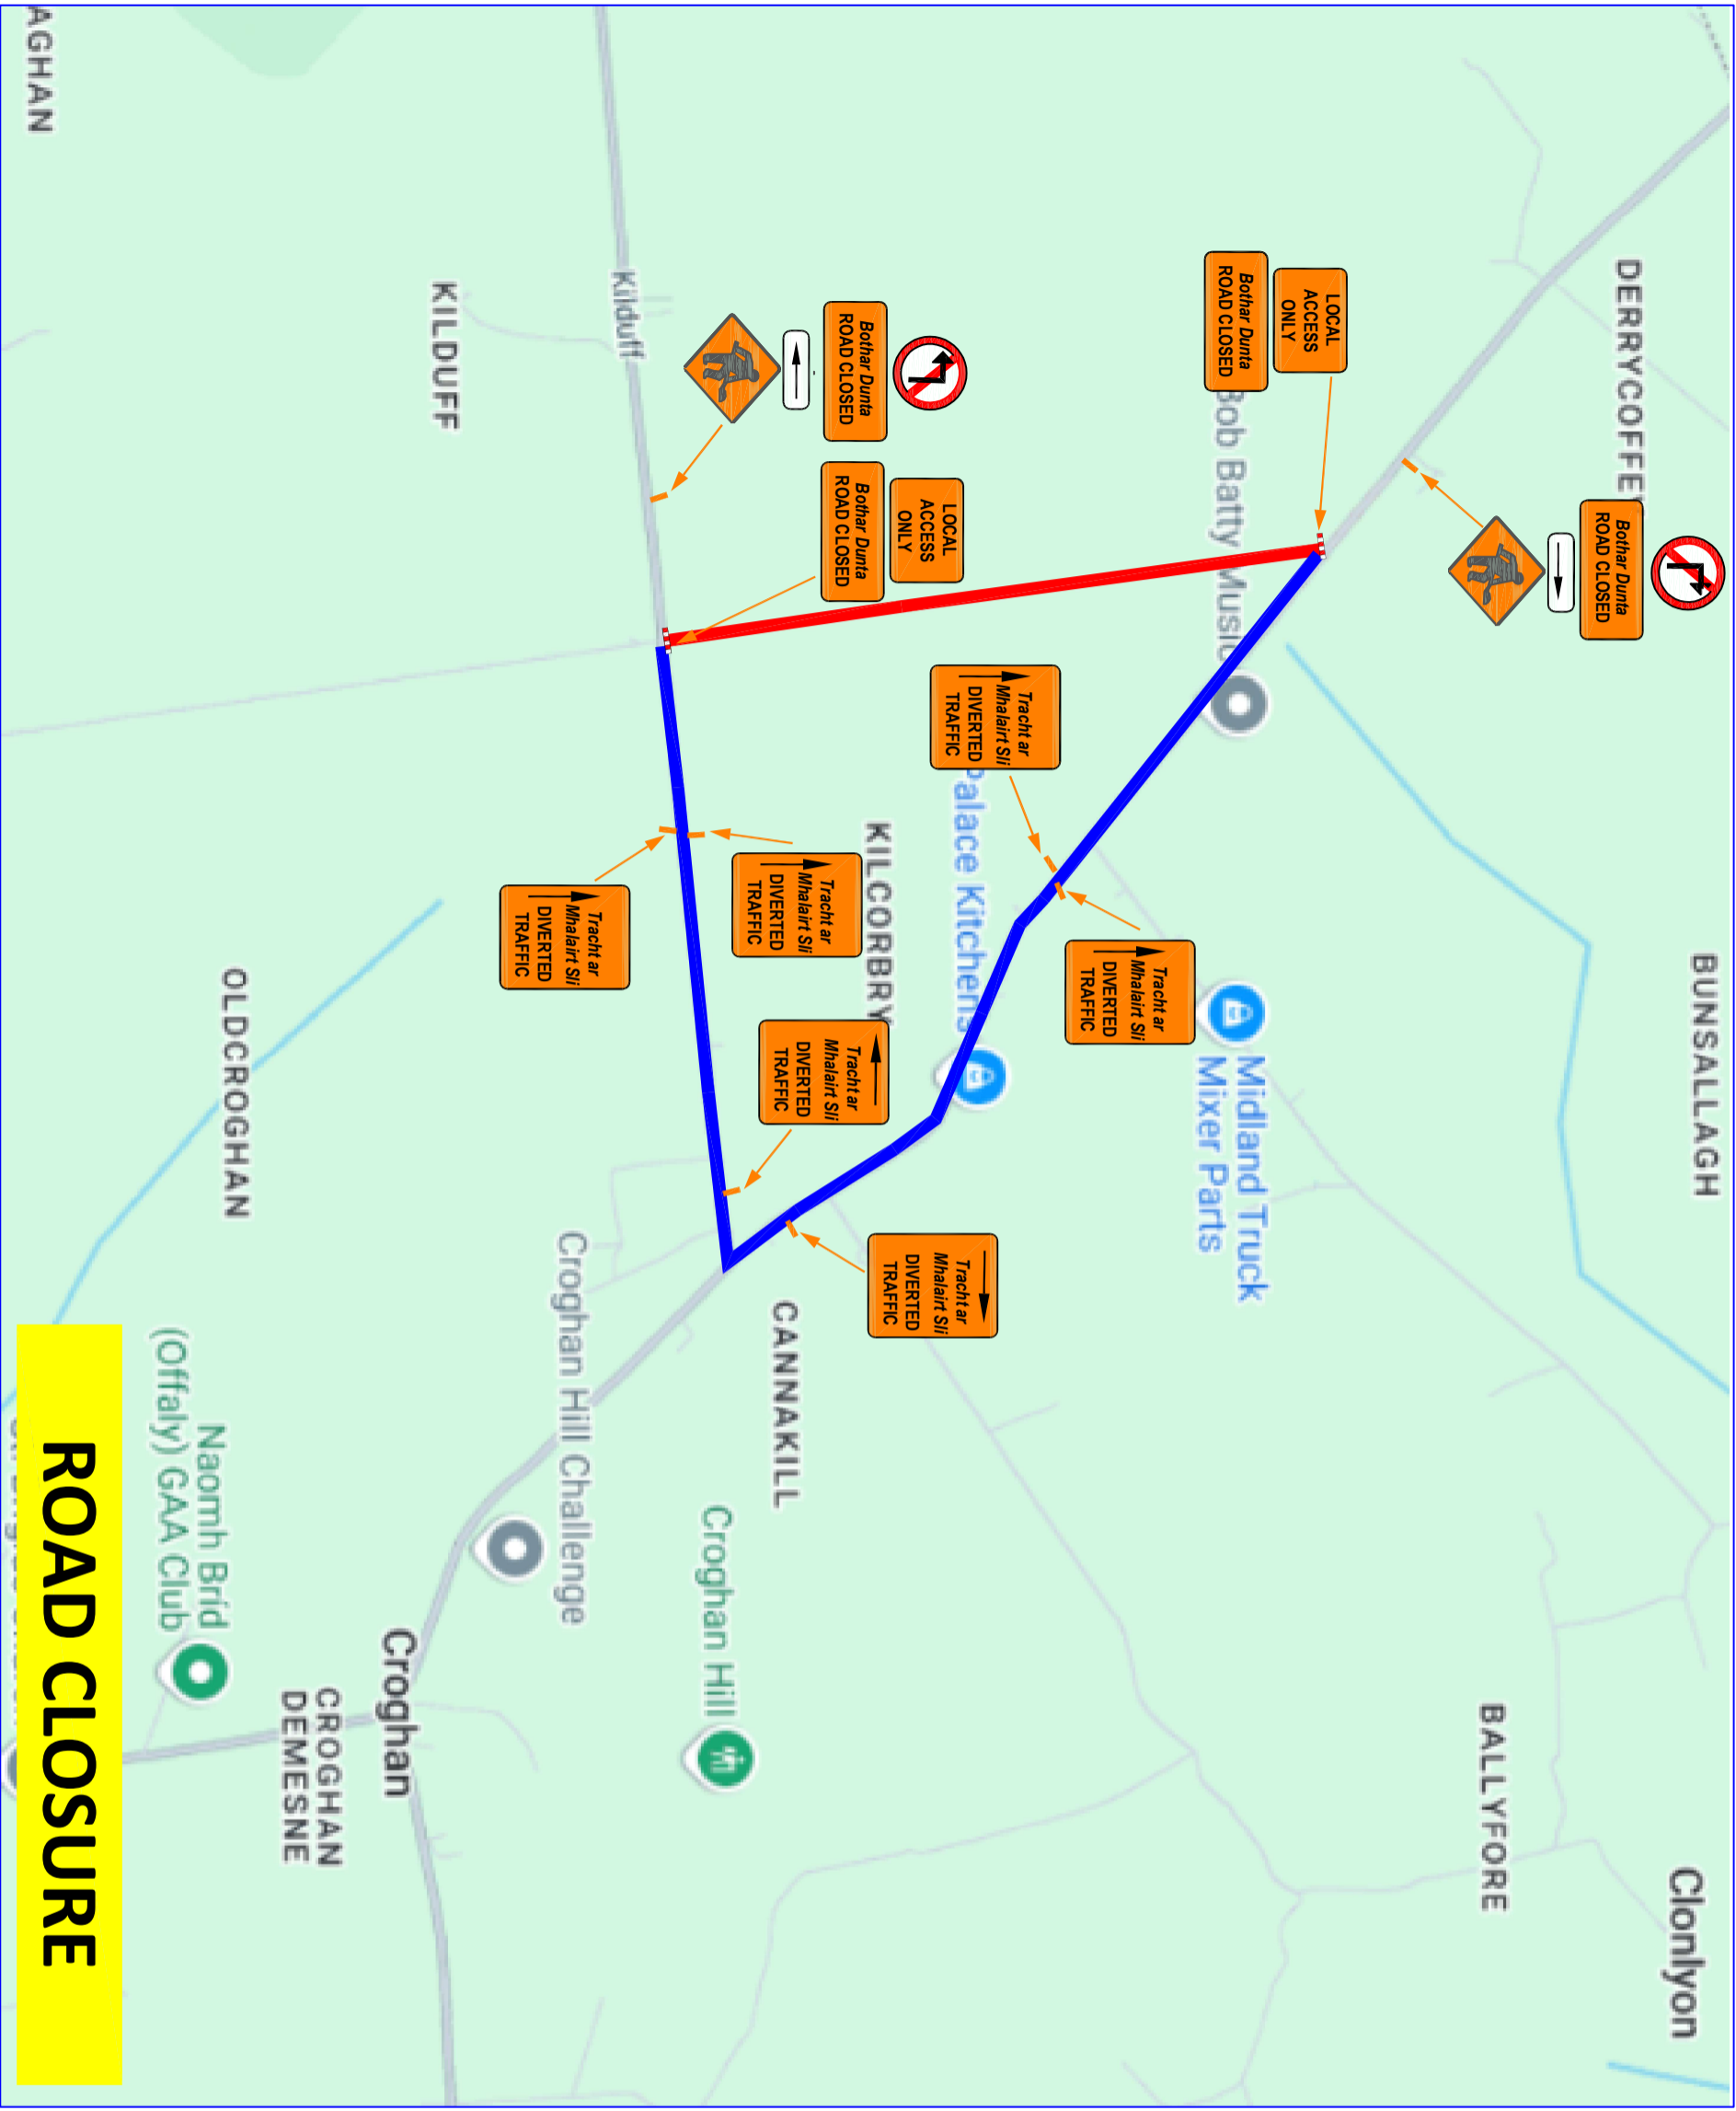

OFFALY COUNTY COUNCIL
EDENDERRY MUNICIPAL DISTRICT - TRAFFIC MANAGEMENT PLAN
DIVERSION ROUTE - CLONEARL

LEGEND

- ROAD CLOSURE/WORKS AREA
- DIVERSION ROUTE

ADDITIONAL SIGNAGE/CONES REQUIRED ON PRIVATE SIDE ROADS TO INFORM THE LOCAL RESIDENTS OF THE GRADING WORKS

Tom Shanahan,
Director of Services
Ara an Chontae,
Charleville Rd., Tullamore.

PROJECT
EDENDERRY MUNICIPAL DISTRICT
TRAFFIC MANAGEMENT PLAN

TITLE
DIVERSION ROUTE CLONEARL

SCALE	ROAD NO	PROJECT NO	DRAWING NO
N.T.S.	VARIES	EMD G	24 02E
DATE	DRAWN BY	CHECKED	
SEPT. 2024	D.McG.	E.D.	