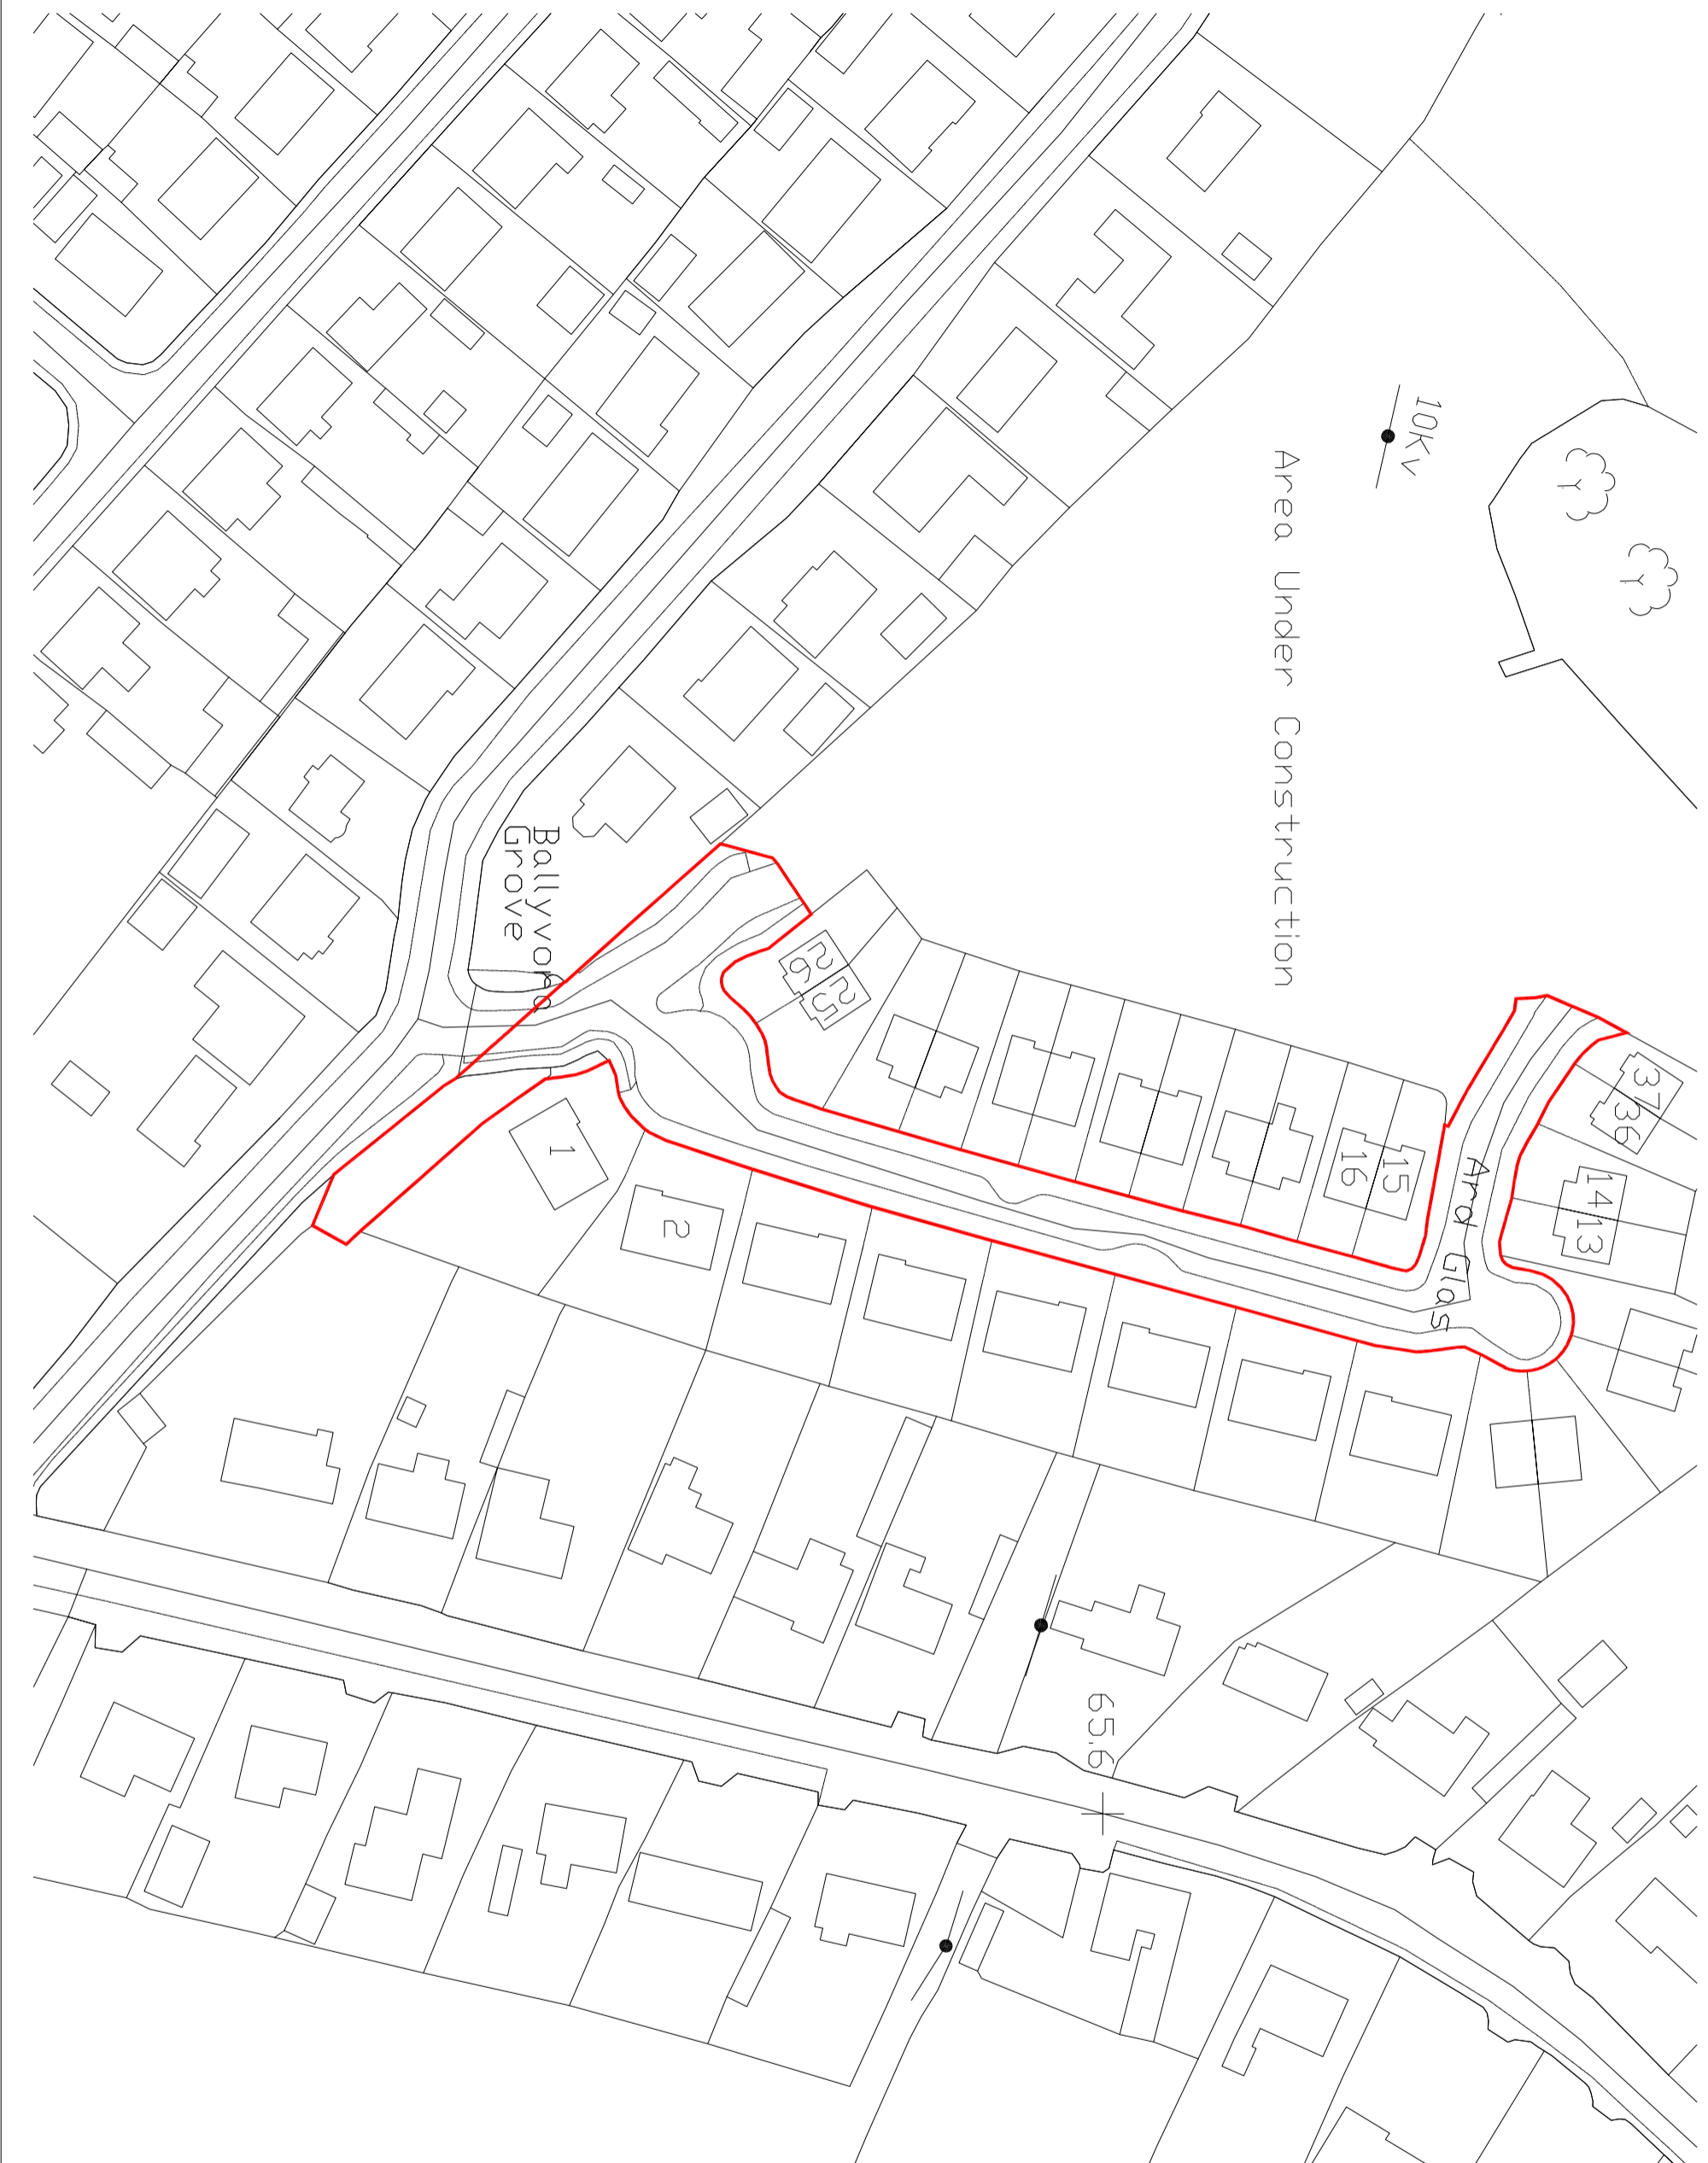

NOTES:

 Area To Be Taken In Charge (TIC)

DESCRIPTION	DATE	INT.	REV.

 <p>Comhairle Chontae Uíbh Fraithe Offaly County Council</p>			
Roads Department, Aras an Chontae, Tullamore, Co., Offaly.			
PROJECT Ard Glas, Ferbane, Taking In Charge		Red Line Drawing	
SCALES NTS	ROAD NO XXX	DRAWING NO ARD GLASS-TIC	DATE MAY 2024
		DRAWN BY M. L.	CHECKED C. G.