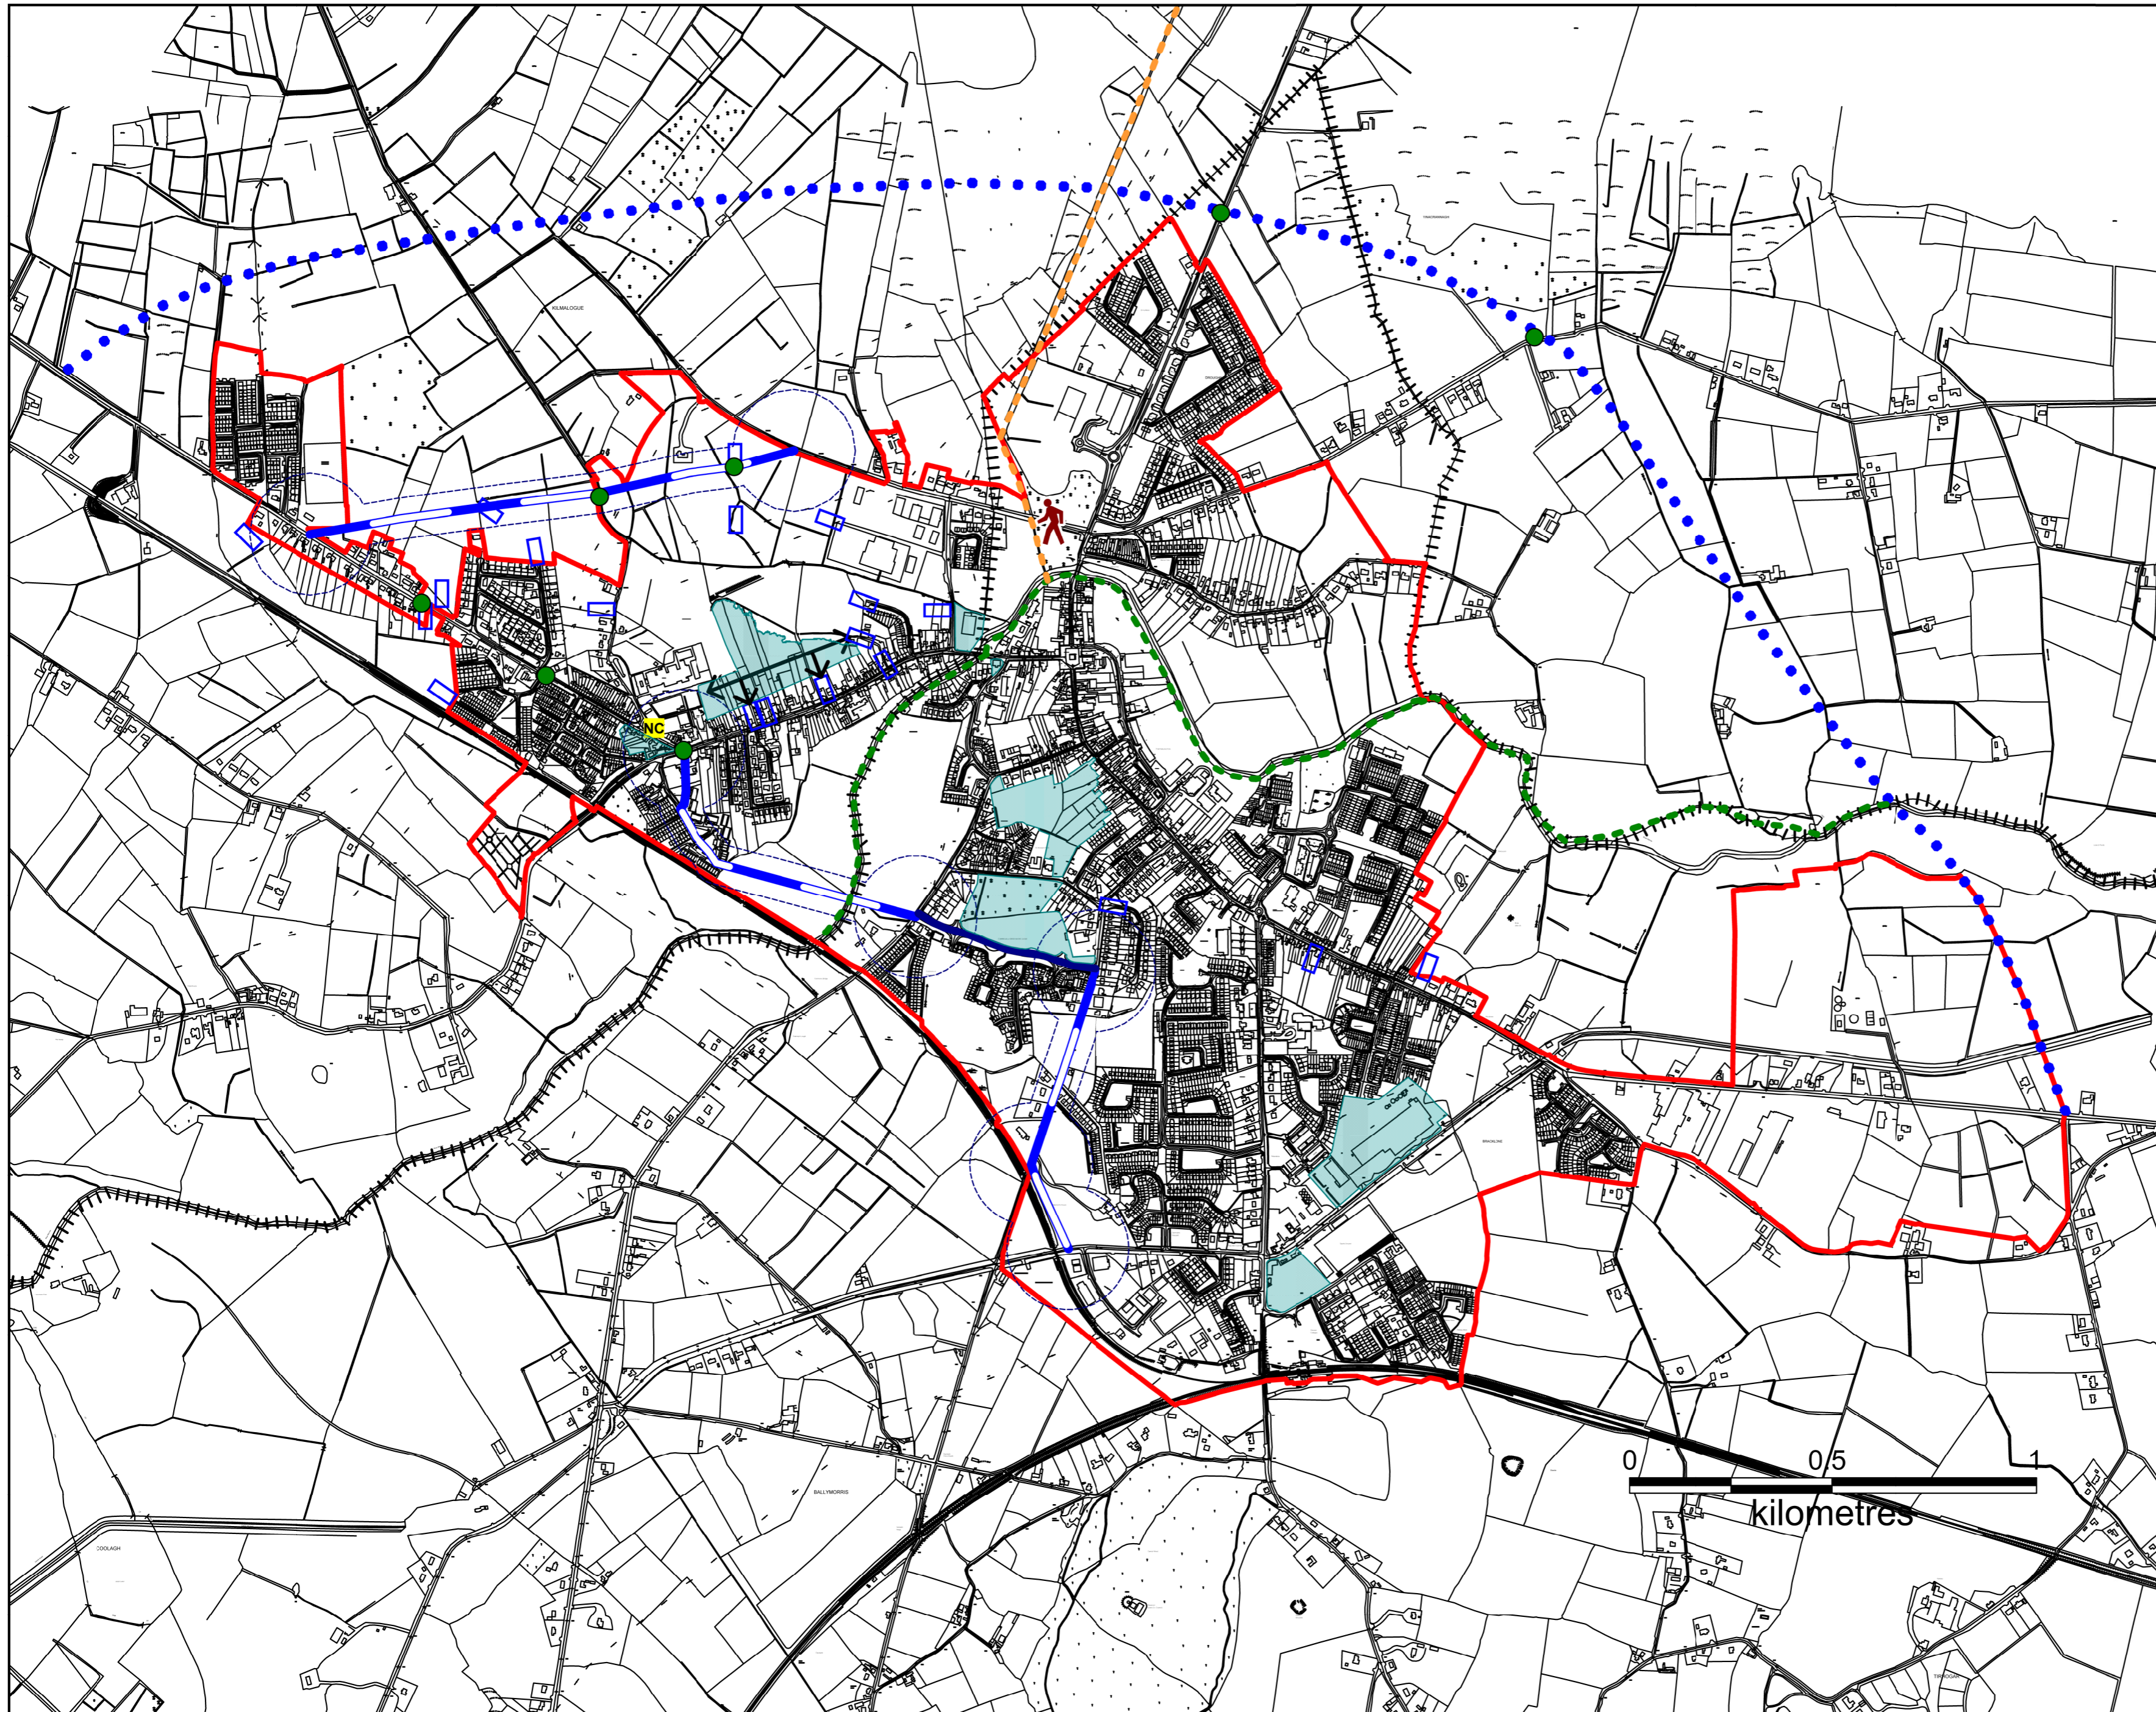

**PORTARLINGTON
JOINT LOCAL AREA PLAN
2018-2024**

Legend:

- Neighbourhood Centre
- Access Ways & Link Routes
- Walking Trail Head
- Opportunity Sites (TCR 05)
- Indicative Pedestrian and Cycleways (TMP 13)
- New Pedestrian Linkage (TMO 13)
- River Bank Walk (TMO 12)
- Roundabout
- Roads Objectives buffer zone
- Roads Objectives
- Roads Under Construction
- Potential Northern Orbital Route
- Development Boundary
- County Boundary

Drawn: Dermot Dunne   Checked: James Condon and Liz Bolger   Approved: Angela McEvoy