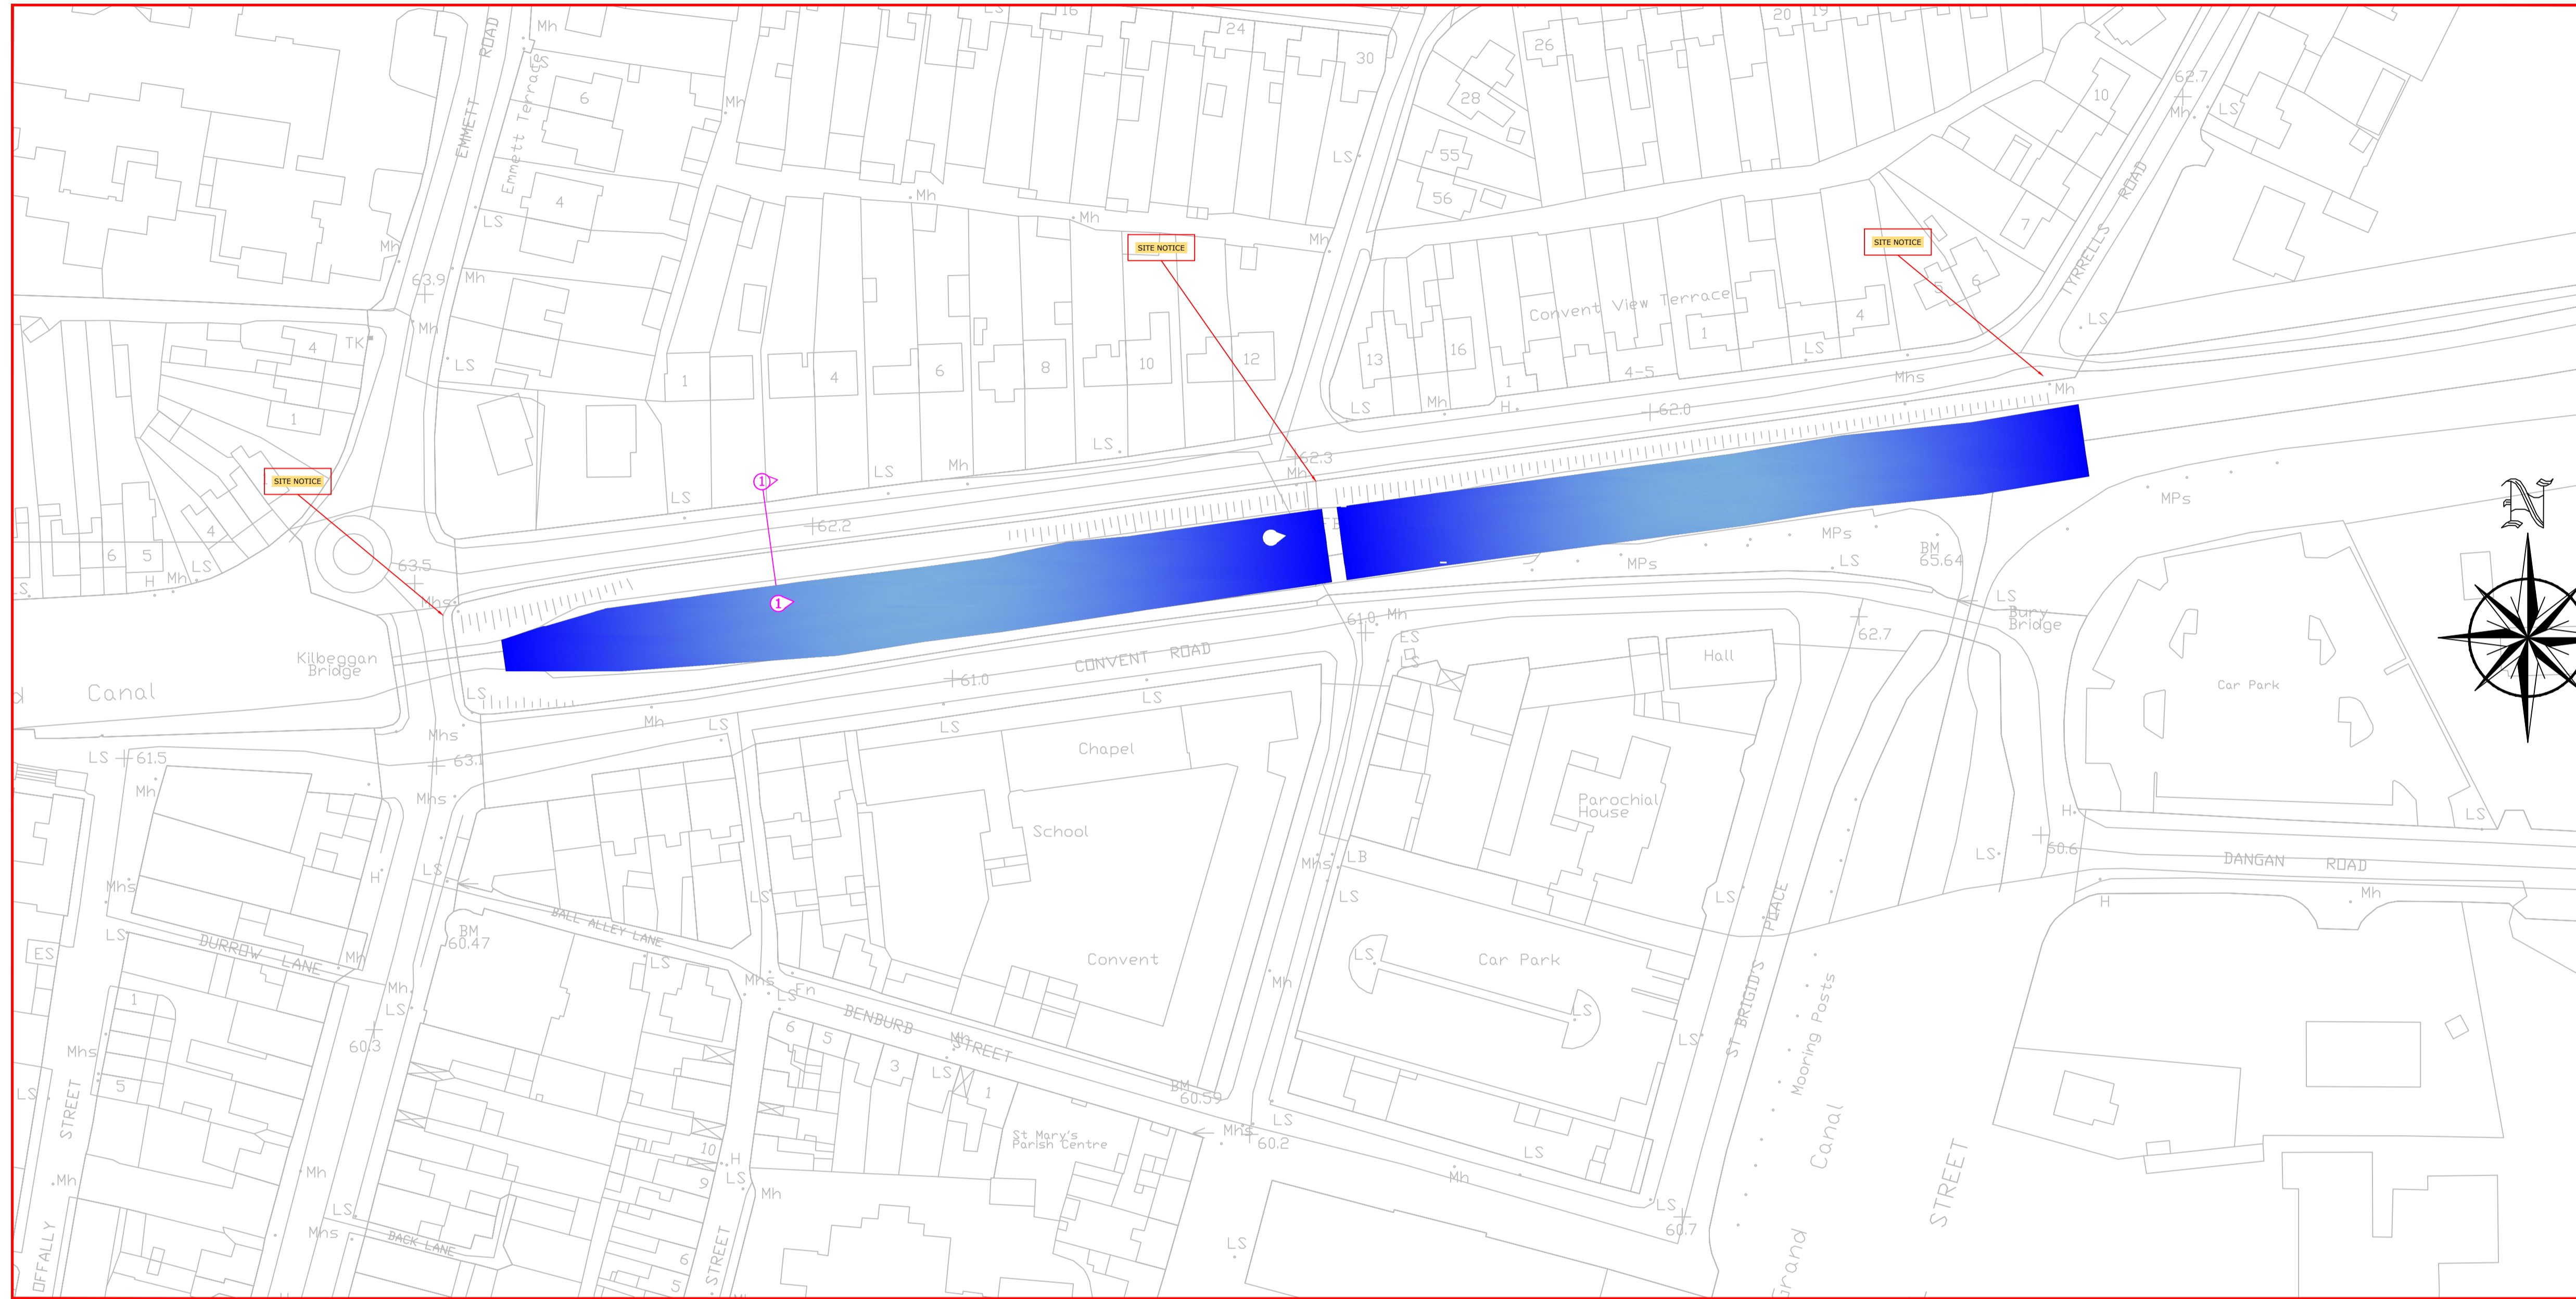

OFFALY COUNTY COUNCIL

URBAN GREENWAY, CONVENT VIEW- TULLAMORE, COUNTY OFFALY

EXISTING LAYOUT & SECTION

Legend

- Existing concrete kerb
- Existing Public Lighting
- Existing CCTV pole
- Existing street bollards
- Existing Flag Poles

PRELIMINARY ISSUE

DESCRIPTION	DATE	INT.	REV

Tom Shanahan,
Director of Services
Aras an Chontae,
Charleville Rd., Tullamore.

PROJECT
PART VIII PLANNING URBAN GREENWAY,
CONVENT VIEW, TULLAMORE.

TITLE
EXISTING LAYOUT & SECTIONS

SCALE	ROAD NO	PROJECT NO	DRAWING NO
AS PER SHEET		TMD-UG	001
	DATE	DRAWN BY	CHECKED
	15/03/22	J.D.	J.C.

Section 1 Existing Layout