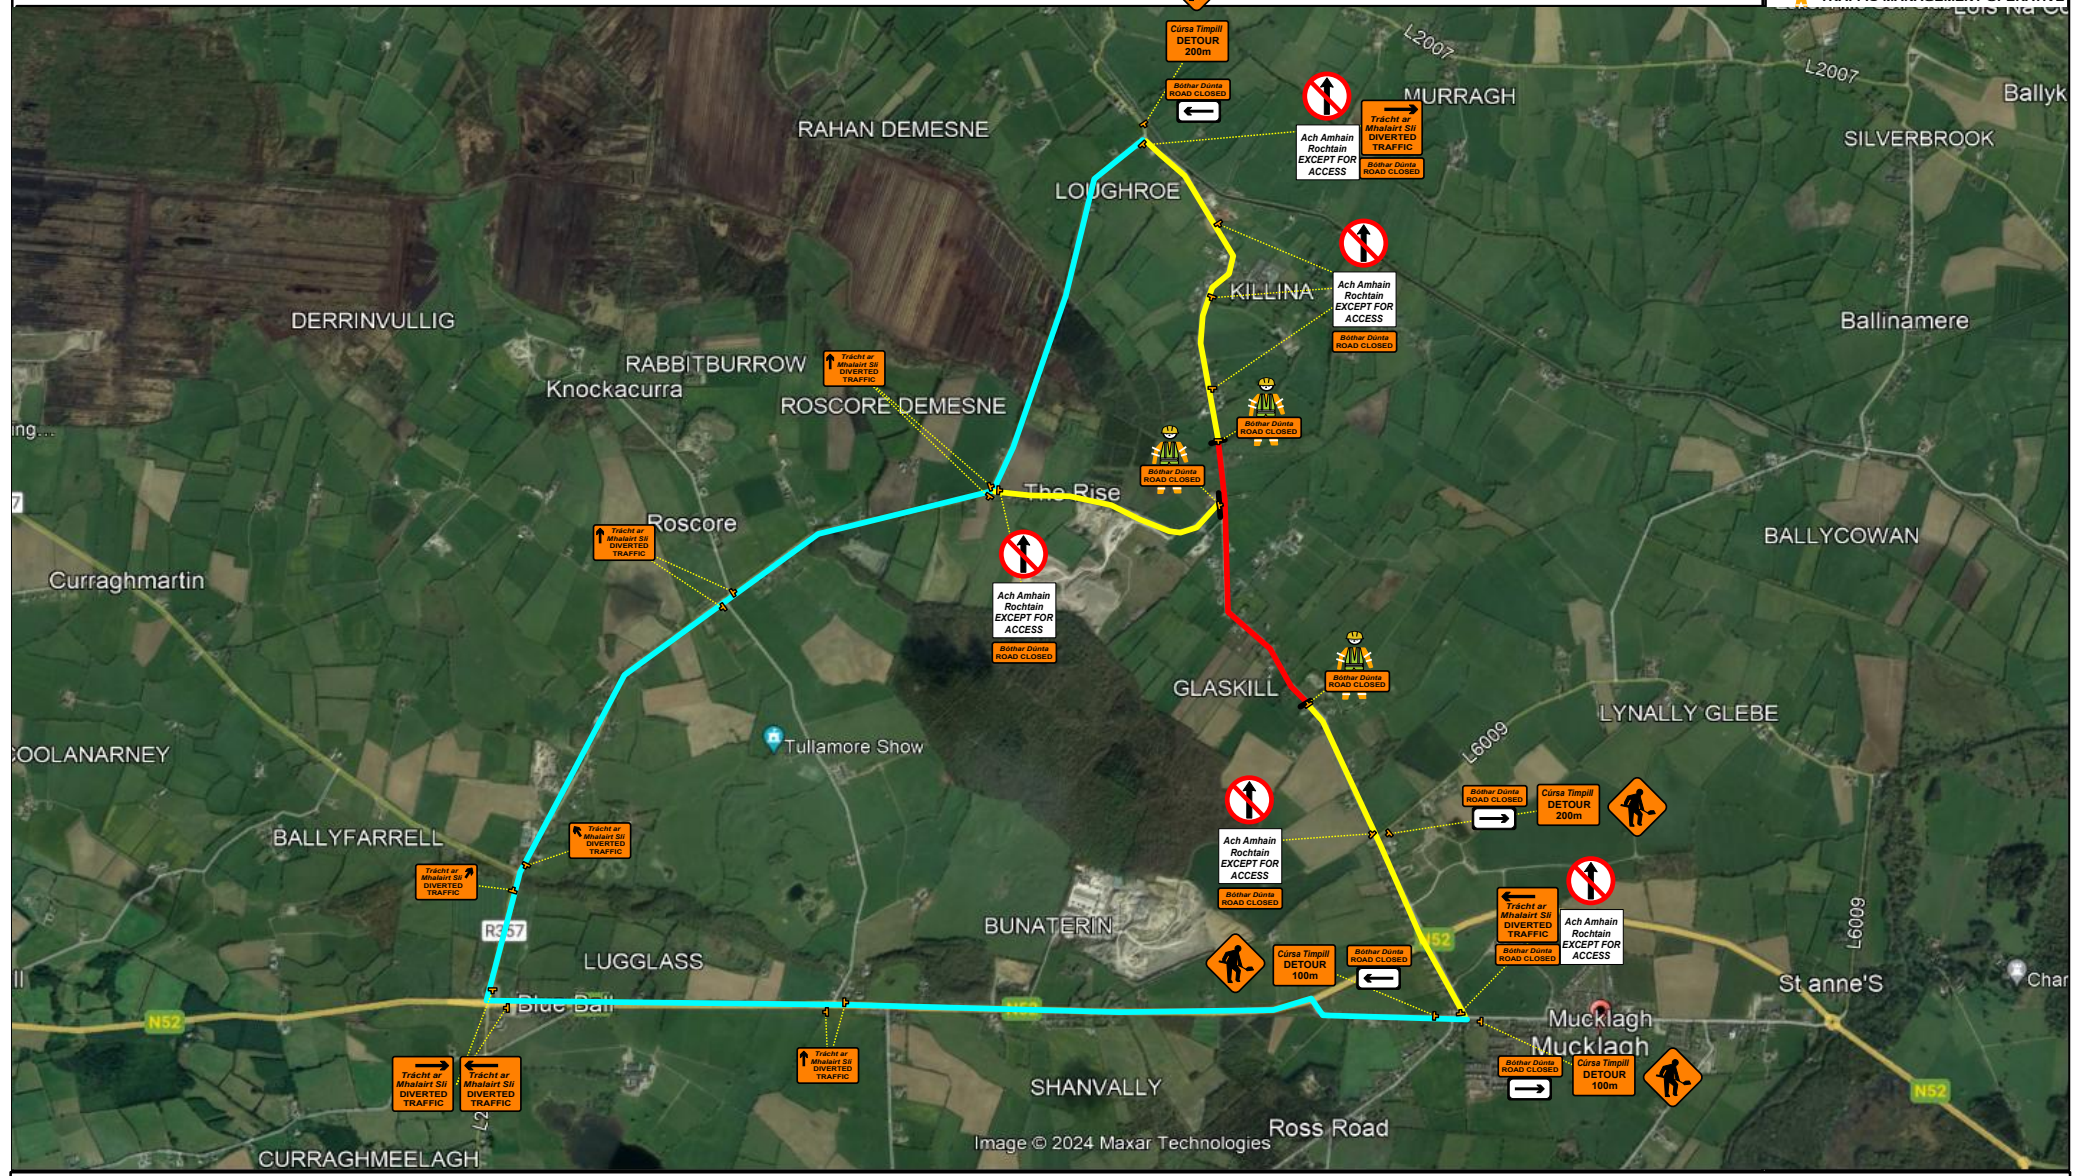

Glaskill - CLOSURE & DETOUR

DETOUR ROUTE
LOCAL ACCESS
WORK AREA
ROAD CLOSED
TRAFFIC MANAGEMENT OPERATIVE

121 sábháilteacht
www.121safety.ie

121 SAFETY LTD
 Simonstown, Coole,
 Mullingar, Co. Westmeath
 T: +353 (87) 2838220
 121safety@gmail.com

Callington Ltd
 ROAD RECYCLING

Offaly County Council
 Comhairle Chontae Uíbh Fhailí

Drawing Title:
**Traffic Management Plan
 Glaskill**

Revision Details Box

Rev. No.	Comments

Drawn:	Scale:	Drawing No.
AMcM	NTS	015
Approved:	Date:	Rev:
	05/24	